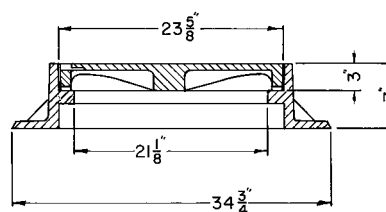

R-1788-A
Manhole Frame, Solid Lid

Heavy Duty

R-1788-A1
Manhole Frame, Solid Lid

Heavy Duty

Furnished with four 7/8" anchor holes on 27-15/16" diameter bolt circle.
Available with integral cast stainless steel handles.

R-1788-B
Manhole Frame, Vented Lid

Heavy Duty

Lid has 12 slots, 1-5/8" x 4-7/8".

R-1788-D
Manhole Frame, Solid Lid

Heavy Duty

Supplied By:

877-903-7246

www.trenchdrainsupply.com