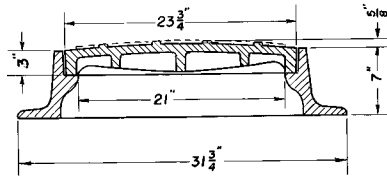

■ Note: When specifying/ordering grates, refer to "Choosing the Proper Inlet Grate" on pages 125-126.
For a complete listing of FREE OPEN AREAS and WEIR PERIMETERS of all NEENAH grates, refer to pages 327-332.

R-1788-A
Manhole Frame, Solid Lid

Heavy Duty

R-1788-A1
Manhole Frame, Solid Lid

Heavy Duty

Furnished with four 7/8" anchor holes on 27-15/16" diameter bolt circle.
Available with integral cast stainless steel handles.

R-1788-B
Manhole Frame, Vented Lid

Heavy Duty

Lid has 12 slots, 1-5/8" x 4-7/8".

R-1788-D
Manhole Frame, Solid Lid

Heavy Duty

Supplied By:

877-903-7246

www.trenchdrainsupply.com