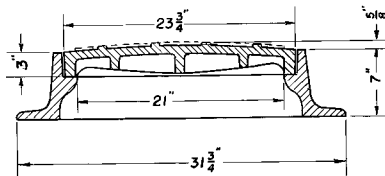

R-1788-A
Manhole Frame, Solid Lid

Heavy Duty

R-1788-A1
Manhole Frame, Solid Lid

Heavy Duty

Furnished with four 7/8" anchor holes on 27-15/16" diameter bolt circle.
Available with integral cast stainless steel handles.

R-1788-B
Manhole Frame, Vented Lid

Heavy Duty

Lid has 12 slots, 1-5/8" x 4-7/8".

R-1788-D
Manhole Frame, Solid Lid

Heavy Duty

Supplied By:

877-903-7246

www.trenchdrainsupply.com