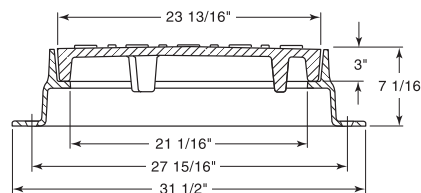

R-1788-A
Manhole Frame, Solid Lid

Heavy Duty

R-1788-A1
Manhole Frame, Solid Lid

Heavy Duty

Furnished with four 7/8" anchor holes on 27-15/16" diameter bolt circle.
Available with integral cast stainless steel handles.

R-1788-B
Manhole Frame, Vented Lid

Heavy Duty

Lid has 12 slots, 1-5/8" x 4-7/8".

R-1788-D
Manhole Frame, Solid Lid

Heavy Duty

Supplied By:

877-903-7246

www.trenchdrainsupply.com